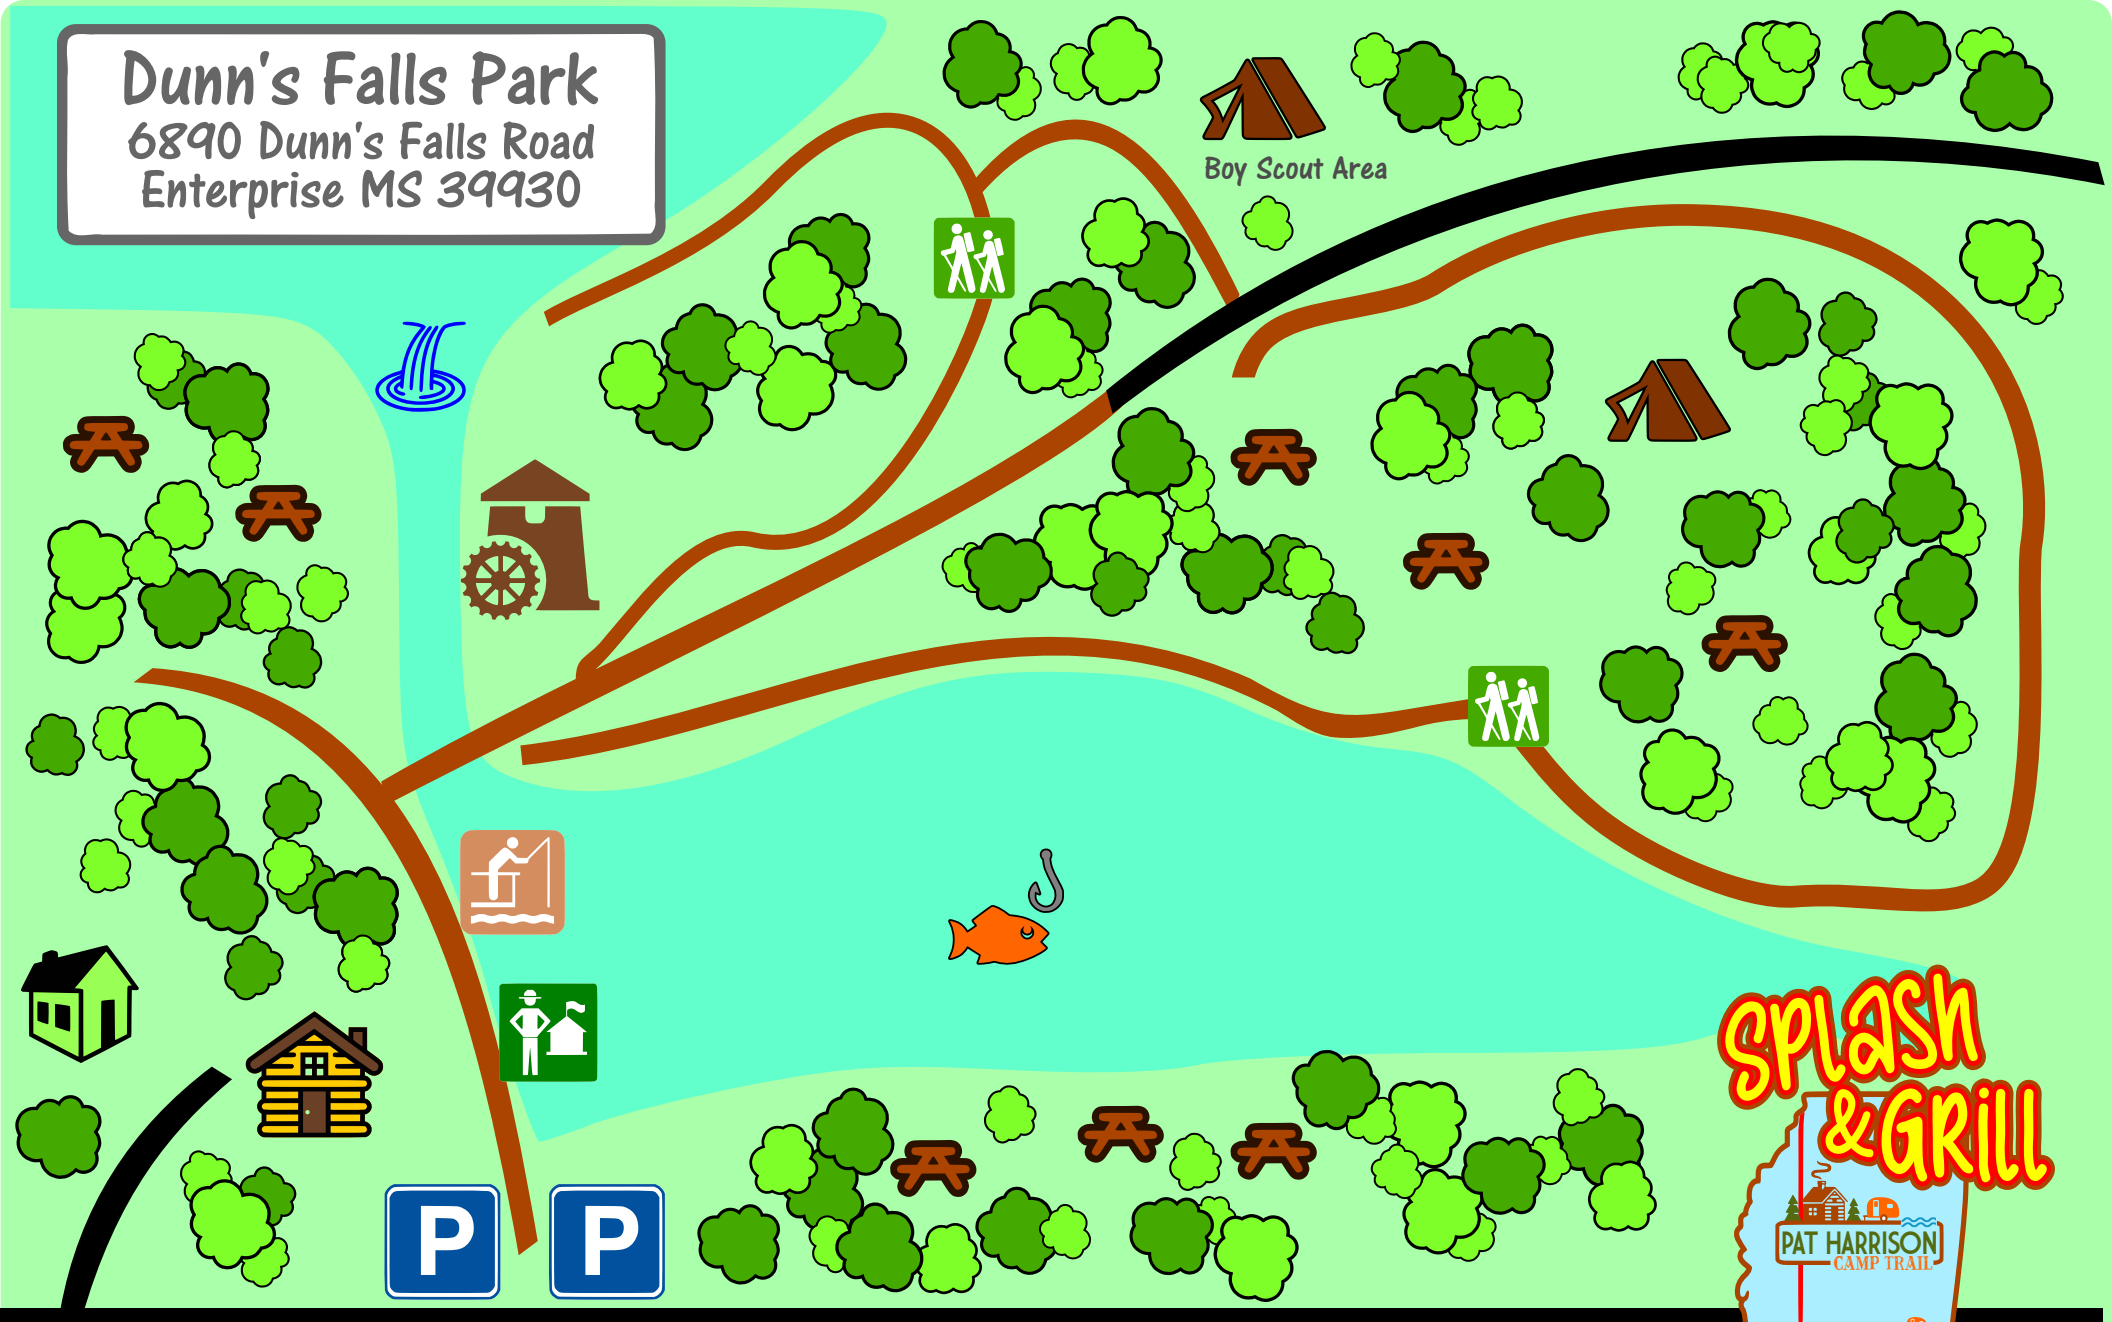

Dunn's Falls Park
 6890 Dunn's Falls Road
 Enterprise MS 39930

Ranger Station	Cabin	Mill	Waterfall	Parking	Fishing Pond
Fishing Pier	Nature Trail	Primitive Area	Picnic Area	Ranger Residence	Walk Only

www.phwd.net

Dunn's Falls Road
 1-601-655-8550
 Cabin Reservations:
 1-800-748-9403

SPLASH & GRILL

Pat Harrison Camp Trail

Play & Chill